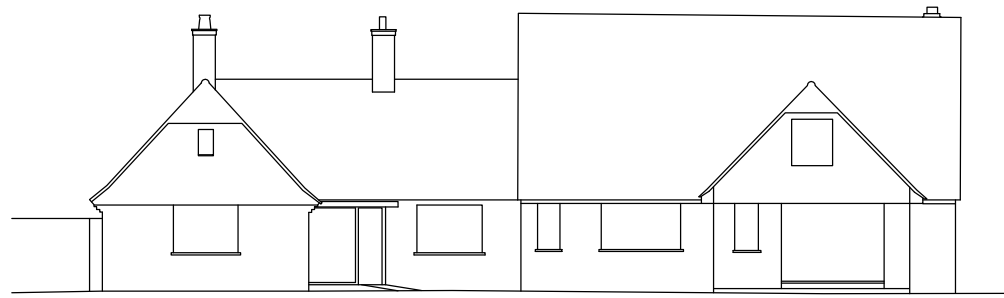

SOUTHEAST ELEVATION

SOUTHWEST ELEVATION

NORTHWEST ELEVATION

NORTHEAST ELEVATION

Martin Evans
Architects o

18 Charlotte Road
London EC2A 3PB
tel 020 7729 2474

PROJECT
258 COOMBE LANE

TITLE
EXISTING BUILDING

DATE	17.02.2015
SCALE	1:200 @ A3
DRAWN	A.F.

DRAWING NO. COL-EX-GA-03

This page is intentionally left blank